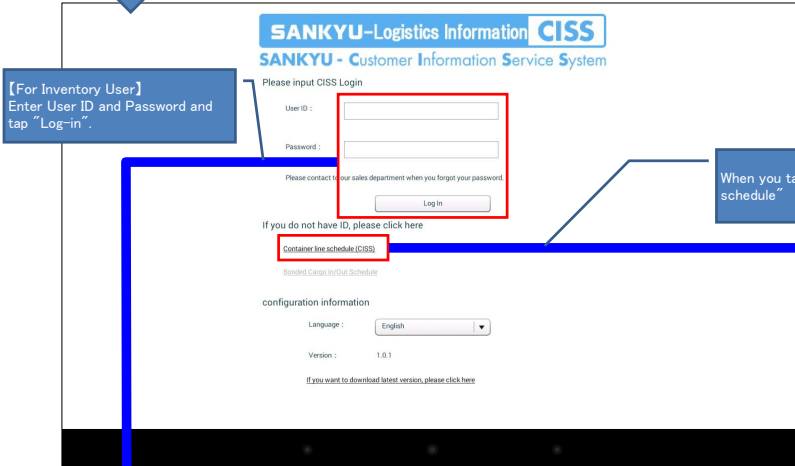

◆Application activate image for Android Tablet.

Inventory Search

Request Date: 2017/07/24 | Warehouse: | City: |

Item: | Customer: | Received Date: |

Lot: | New Qty: | Request No: |

Result of Search: This information is as of 24/12/2013 02:48 133 1-133 is shown.

Warehouse	Received Date	Description	Request in Recieving	Item	Status	Inventory Qty	Issue
Laos Chulan Distribution Dept	30/06/2014	Shaw drinking cup/Bla	120223-2-00103	A003	0000	30 Bt	
Laos Chulan Distribution Dept	30/06/2014	Shaw drinking cup/Bla	120223-2-00107	A003	0000	29 Bt	
Laos Chulan Distribution Dept	30/06/2014	Hand-pool cup/Bla	120223-2-00105	A004	0000	199 Bt	
Laos Chulan Distribution Dept	30/06/2014	Hand-pool cup/Bla	120223-2-00105	A005	0000	119 Bt	
Laos Chulan Distribution Dept	01/07/2014	Color plate	120223-2-00199	B001	0000	79 Bt	
Laos Chulan Distribution Dept	01/07/2014	Dove jacket	120223-2-00102	B003	0000	186 Bt	
Laos Chulan Distribution Dept	01/07/2014	Dove jacket	120223-2-00103	B003	0000	71 Bt	
Laos Chulan Distribution Dept	01/07/2014	Shishan dress	120223-2-00105	B004	0000	20 Bt	
Laos Chulan Distribution Dept	01/07/2014	T-SHIRT	120223-2-00194	B001	0000	17 Bt	
Laos Chulan Distribution Dept	01/07/2014	T-SHIRT	120223-2-00195	B001	0000	70 Bt	
Laos Chulan Distribution Dept	01/07/2014	T-SHIRT	120223-2-00196	B001	0000	34 Bt	
Laos Chulan Distribution Dept	01/07/2014	Woolen suit	120223-2-00191	A018	0000	8 Bt	
Laos Chulan Distribution Dept	01/07/2014	Wool jacket	120223-2-00108	B005	SAMPLE	25 Bt	
Laos Chulan Distribution Dept	01/07/2014	Wool jacket	120223-2-00109	B005	0000	13 Bt	
Laos Chulan Distribution Dept	01/07/2014	Wool jacket	120223-2-00111	B005	0000	129 Bt	
Laos Chulan Distribution Dept	01/07/2014	Wool jacket	120223-2-00114	B005	0000	16 Bt	

Ocean Services Sailing Schedule - Result of Search

Select Departure * are indispensable

* Region: SOUTH CHINA * Part of Loading: HONG KONG * Departure(ETD): 20/07/2014 * 20/08/2014

Select Destination

* Region: JAPAN * Part of Discharge: TOKYO * Arrival(ETA):

* Red lines mean delayed schedule.

Result of Search: 148 is shown.

Year	Yay No	Year Center	Part of L...	CFI (L...)	ETD (a)	Part of D...	ETA (a)	Days (a)	LOOS
MOL EXHIBENCE	92136	SAJNOU/NAHAS	HONG KONG	0801	TOKYO	0804	3		
OOL SAUVANNAH	9431	SAJNOU/NAHAS	HONG KONG	0701	TOKYO	0804	4		
OOL SAUVANNAH	9431	MOL	HONG KONG	0701	TOKYO	0804	4		
OOL SAUVANNAH	9431	OOL	HONG KONG	0701	TOKYO	0804	4		
SARA	14014R	TSL	HONG KONG	0701	TOKYO	0804	4		
MAN HAZ 216	N282	MAH	HONG KONG	0700	TOKYO	0804	5		
MAN HAZ 216	N282	EMCAL	HONG KONG	0700	TOKYO	0804	5		
MAN HAZ 217	N593	IAL	HONG KONG	0700	TOKYO	0804	5		
MAN HAZ 213	N122	IAL	HONG KONG	0802	TOKYO	0808	3		
MAN HAZ 213	N122	MAH	HONG KONG	0802	TOKYO	0808	3		
LAUNFAJ BREEZE	14005R	TSL	HONG KONG	0802	TOKYO	0806	4		
SILVIA	004N	NYK	HONG KONG	0802	TOKYO	0806	4		
SILVIA	004N	OOL	HONG KONG	0802	TOKYO	0806	4		
STADT COBURG	001N	NYK/04M	HONG KONG	0802	TOKYO	0806	4