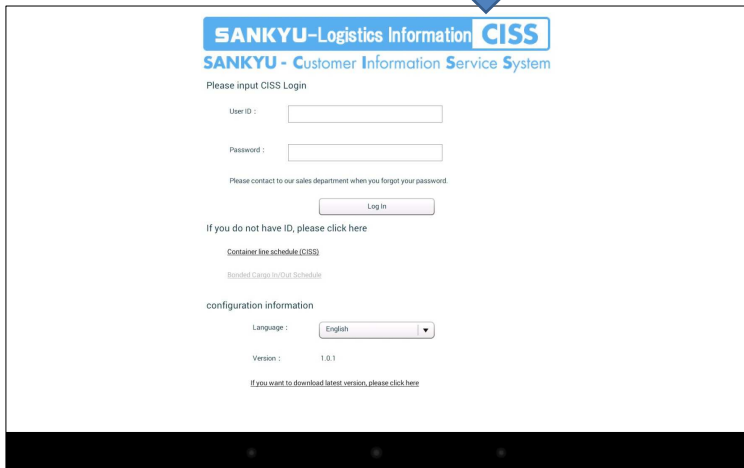

◆Application download image for Android Tablet.

URL: <https://webciss.sankyu.co.jp/portal/e/>

The screenshot shows the SANKYU-Logistics Information CISS website. At the top, there is a navigation bar with 'SANKYU INC.' and a search box. Below the navigation bar, there is a large banner with the text 'CISS - we realize Visualization of Logistics ~ be a reliable partner for you ~'. To the right of the banner is a login section titled 'Please input CISS Login' with fields for 'User ID' and 'Password', a 'Log In' button, and a language dropdown menu set to 'English'. Below the banner are several menu items: 'Container Line Schedule', 'Cargo Tracking', 'Sankyu Network', 'CISS International', and 'Advance Filing Rules and SP'. A blue arrow points from the 'Cargo Tracking' menu item down to the next section.

Tap here to transit to the application download site.

The screenshot shows a mobile browser interface displaying the application download page. The address bar shows the URL <https://webciss.sankyu.co.jp/portal/ciss/delivery/3000000P01.jsp>. The page title is 'NewCISS Application Download'. Below the title, there is a blue folder icon with a checkmark. To the right of the icon, the following information is displayed: 'OS : NewCISS Android', 'Version : 1.0.1', and 'Updated date : 2014/07/11'. A red box highlights the 'Download' button at the bottom of the information section. A blue arrow points from the 'Download' button in the text above to this button.