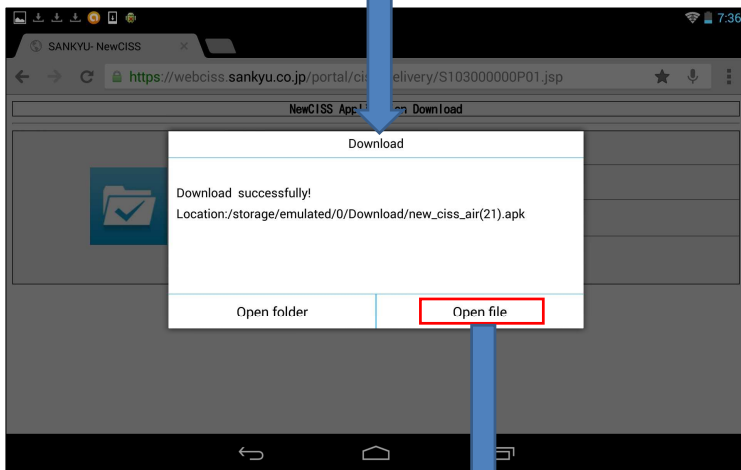

◆Application download image for Android Tablet.

URL: <https://webciss.sankyu.co.jp/portal/e/>

The screenshot shows the SANKYU-Logistics Information CISS website. At the top, there is a navigation bar with 'SANKYU INC.' and a search box. Below the navigation bar, there is a large banner with the text 'CISS - we realize Visualization of Logistics ~ be a reliable partner for you ~'. To the right of the banner is a login section titled 'Please input CISS Login' with fields for 'User ID' and 'Password', a 'Log In' button, and a language dropdown menu set to 'English'. Below the banner are several menu items: 'Container Line Schedule', 'Cargo Tracking', 'Sankyu Network', 'CISS International', and 'Advance Filing Rules and SP'. A blue arrow points from the 'Cargo Tracking' menu item down to the next section.

■ Required Software

◆ PC

「Adobe Flash Player」 「Adobe Reader」 .

When the software is not installed in user's PC, install the software from Adobe's website (Free software)

◆ PC

- Download application from the below website.
<https://webciss.sankyu.co.jp/portal/ciss/delivery/>
- Please refer here for the install process.
iPad
Android tablet

Tap here to transit to the application download site.

The screenshot shows a mobile browser interface displaying the application download page. The address bar shows the URL <https://webciss.sankyu.co.jp/portal/ciss/delivery/3000000P01.jsp>. The page title is 'NewCISS Application Download'. Below the title, there is a blue folder icon with a checkmark. To the right of the icon, the following information is displayed: 'OS : NewCISS Android', 'Version : 1.0.1', and 'Updated date : 2014/07/11'. A red box highlights the 'Download' button at the bottom of the information section. A blue arrow points from the 'Download' button in the text above to this button.