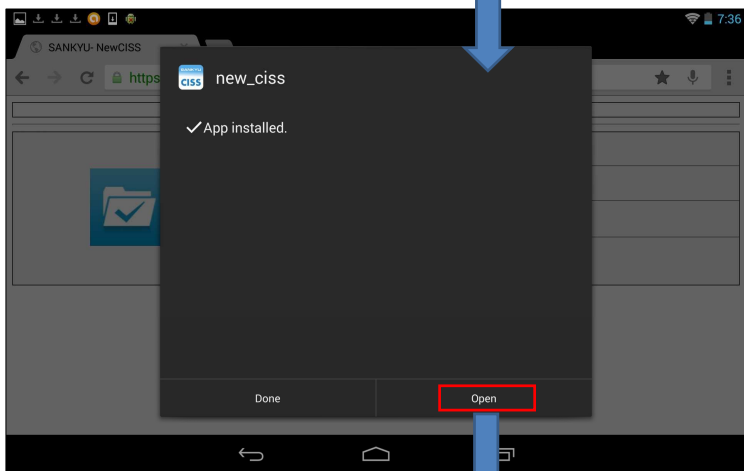

◆Application download image for Android Tablet.

URL: <https://webciss.sankyu.co.jp/portal/e/>

The screenshot shows the SANKYU-Logistics Information CISS website. At the top, there is a navigation bar with 'SANKYU INC.' and a search box. Below the navigation bar, there is a large banner with the text 'CISS - we realize Visualization of Logistics ~ be a reliable partner for you ~'. To the right of the banner is a login section titled 'Please input CISS Login' with fields for 'User ID' and 'Password', a 'Log In' button, and a language dropdown menu set to 'English'. Below the banner are several menu items: 'Container Line Schedule', 'Cargo Tracking', 'Sankyu Network', 'CISS International', and 'Advance Filing Rules and SP'. A blue arrow points from the 'Cargo Tracking' menu item down to the next section.

■ Required Software

◆ PC

「Adobe Flash Player」 「Adobe Reader」 .

When the software is not installed in user's PC, install the software from Adobe's website (Free software)

◆ PC

- Download application from the below website.
<https://webciss.sankyu.co.jp/portal/ciss/delivery/>
- Please refer here for the install process.
iPad
Android tablet

Tap here to transit to the application download site.

The screenshot shows a mobile browser interface displaying the application download page. The address bar shows the URL <https://webciss.sankyu.co.jp/portal/ciss/delivery/3000000P01.jsp>. The page title is 'NewCISS Application Download'. Below the title, there is a blue folder icon with a checkmark. To the right of the icon, the following information is displayed: 'OS : NewCISS Android', 'Version : 1.0.1', and 'Updated date : 2014/07/11'. A red box highlights the 'Download' button at the bottom of the information section. A blue arrow points from the 'Download' button in the text above to this button.