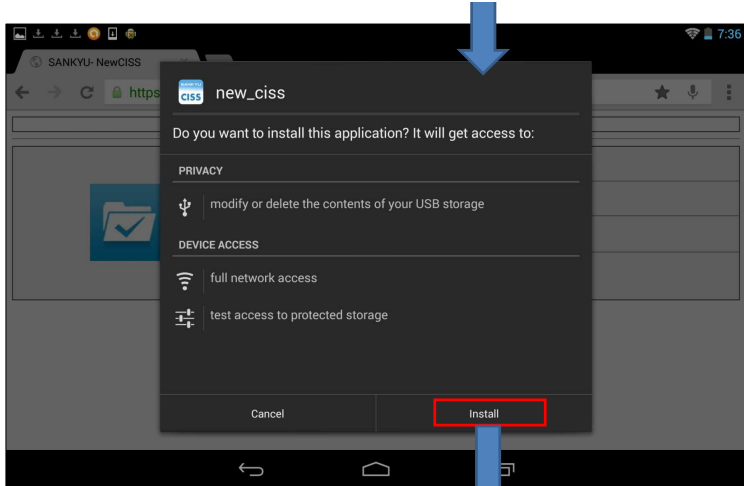

◆Application download image for Android Tablet.

URL: <https://webciss.sankyu.co.jp/portal/e/>

The screenshot shows the SANKYU-Logistics Information CISS website. At the top, there is a navigation bar with 'SANKYU INC.' and a search box. Below the navigation bar, there is a large banner with the text 'CISS - we realize Visualization of Logistics ~ be a reliable partner for you ~'. To the right of the banner is a login section titled 'Please input CISS Login' with fields for 'User ID' and 'Password', a 'Log In' button, and a language dropdown menu set to 'English'. Below the banner are several menu items: 'Container Line Schedule', 'Cargo Tracking', 'Sankyu Network', 'CISS International', and 'Advance Filing Rules and SP'. A blue arrow points from the 'Cargo Tracking' menu item down to the next section.

■ Required Software

◆ PC

「Adobe Flash Player」 「Adobe Reader」 .

When the software is not installed in user's PC, install the software from Adobe's website (Free software)

◆ PC

- Download application from the below website.
<https://webciss.sankyu.co.jp/portal/ciss/delivery/>
- Please refer here for the install process.
iPad
Android tablet

Tap here to transit to the application download site.

The screenshot shows a mobile browser interface displaying the application download page. The address bar shows the URL <https://webciss.sankyu.co.jp/portal/ciss/delivery/3000000P01.jsp>. The page title is 'NewCISS Application Download'. Below the title, there is a blue folder icon with a checkmark. To the right of the icon, the following information is displayed: 'OS : NewCISS Android', 'Version : 1.0.1', and 'Updated date : 2014/07/11'. A red box highlights the 'Download' button at the bottom of the information section. A blue arrow points from the 'Download' button in the text above to this button.