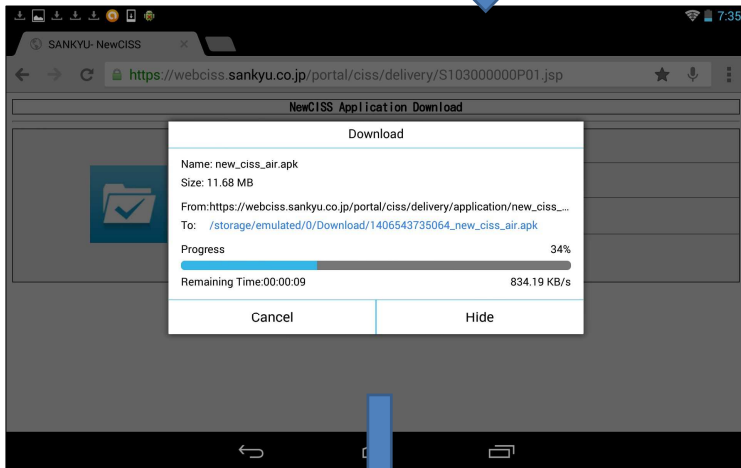

Tap here to transit to the application download site.

The screenshot shows a mobile browser interface displaying the application download page. The address bar shows the URL <https://webciss.sankyu.co.jp/portal/ciss/delivery/3000000P01.jsp>. The page title is 'NewCISS Application Download'. Below the title, there is a blue folder icon with a checkmark. To the right of the icon, the following information is displayed: 'OS : NewCISS Android', 'Version : 1.0.1', and 'Updated date : 2014/07/11'. A red box highlights the 'Download' button at the bottom of the information section. A blue arrow points from the 'Download' button in the text above to this button.