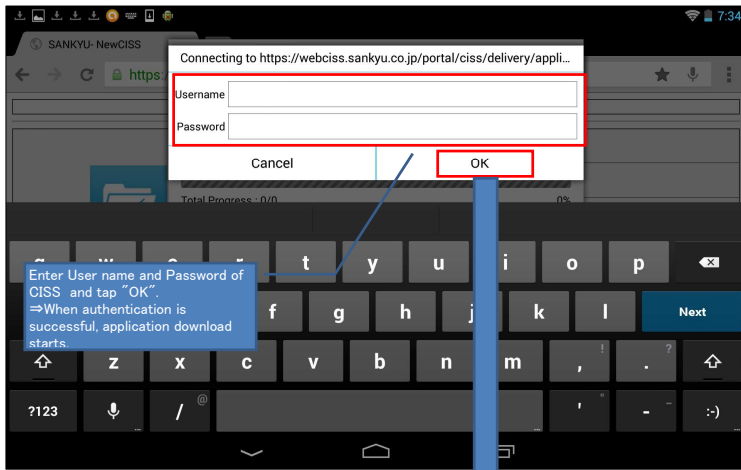

◆Application download image for Android Tablet.

URL: <https://webciss.sankyu.co.jp/portal/e/>

The screenshot shows the SANKYU-Logistics Information CISS website. At the top, there is a navigation bar with 'SANKYU INC.' and a search box. Below the navigation bar, there is a large banner with the text 'CISS - we realize Visualization of Logistics ~ be a reliable partner for you ~'. To the right of the banner is a login section titled 'Please input CISS Login' with fields for 'User ID' and 'Password', a 'Log In' button, and a language dropdown menu set to 'English'. Below the banner are several menu items: 'Container Line Schedule', 'Cargo Tracking', 'Sankyu Network', 'CISS International', and 'Advance Filing Rules and SP'. A blue arrow points from the 'Cargo Tracking' menu item down to the next section.

■ Required Software

◆ PC

「Adobe Flash Player」 「Adobe Reader」 .

When the software is not installed in user's PC, install the software from Adobe's website (Free software)

◆ PC

- Download application from the below website.
<https://webciss.sankyu.co.jp/portal/ciss/delivery/>
- Please refer here for the install process.
iPad
Android tablet

Tap here to transit to the application download site.

The screenshot shows a mobile browser interface displaying the application download page. The address bar shows the URL <https://webciss.sankyu.co.jp/portal/ciss/delivery/3000000P01.jsp>. The page title is 'NewCISS Application Download'. Below the title, there is a blue folder icon with a checkmark. To the right of the icon, the following information is displayed: 'OS : NewCISS Android', 'Version : 1.0.1', and 'Updated date : 2014/07/11'. A red box highlights the 'Download' button at the bottom of the information section. A blue arrow points from the 'Download' button in the text above to this button.